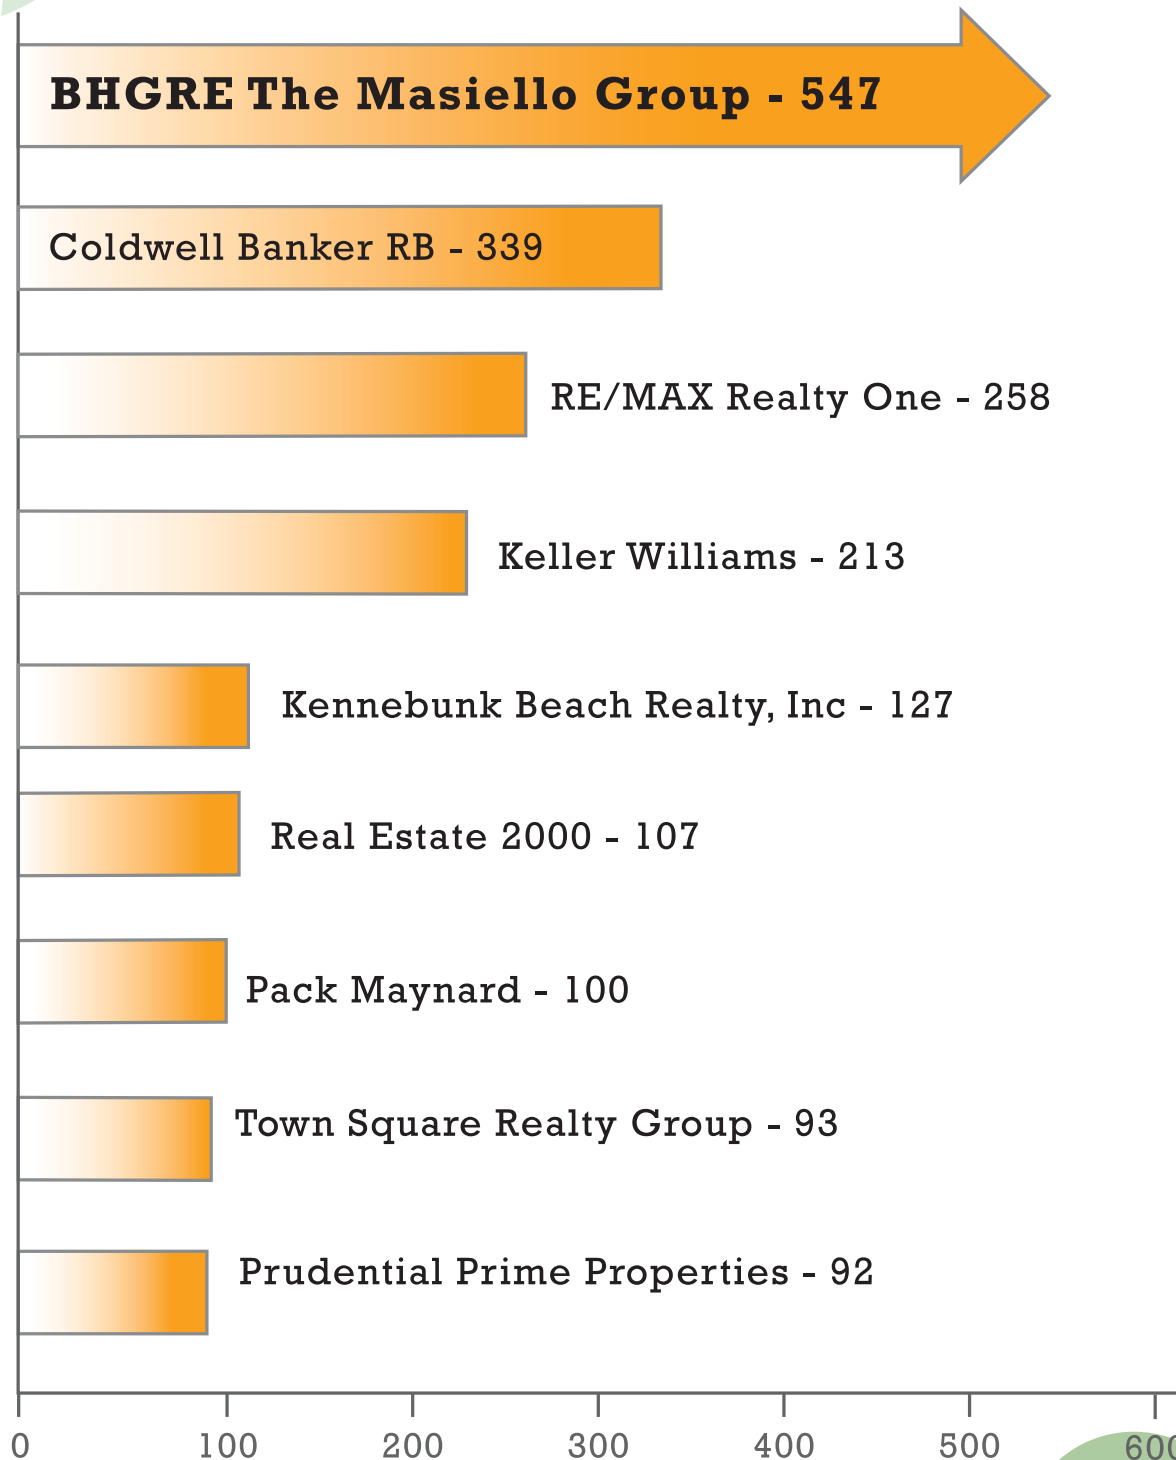

York County Market Share

Move with the Leader! SM

*York County Market Share
January 1, 2011 - December 31, 2011**

www.masiello.com

*Based on closed units from MREIS for the period of 01/01/2011 to 12/31/2011 for all towns in York County, ME.